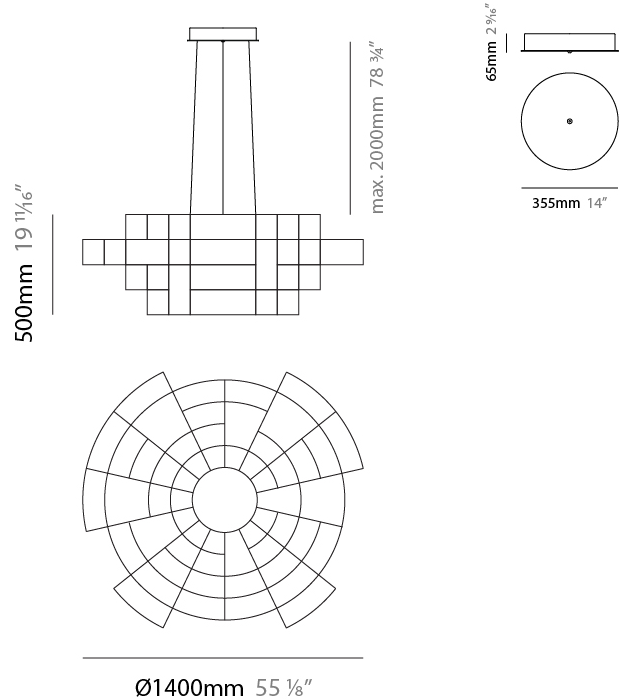

SPECTRE SUSPENSION

D101950-

base number   LED Dimming   Color Temperature   Finish Options

1. To build a product code in our configurator select the specify button on the base model # product page
2. To build a manual product code on this datasheet choose from the options listed below in blue font and add the suffix to the base model #

GENERAL

Series: Spectre
Brand: Quasar
Division: Design
Mounting Type: Suspension
Mounting Location: Ceiling
Subcategory: Ambient

PHYSICAL

Shape: Abstract
Diameter (mm): 1400
Diameter (in): 55 1/8
Height (mm): 500
Height (in): 19 11/16
Max. Overall Height (mm): 2500
Max. Overall Height (in): 98 7/16
Light Distribution: Omnidirectional
Weight (kg): 7
Weight (lbs): 15.43
Fixture Finish: [NIC / BRA / BBR](#)
Fixture Material: Metal
Cable Details: 2000mm Cable
Upon Request: Custom Sizes

ELECTRICAL

Lamp Type: LED
Input Wattage (W): 93
Dimming: [0-10V Dimming / Phase Dimming (120Vac Only)](#)
Driver Included: Yes
Driver Location: Integrated
Driver Type: Constant Voltage - Universal
Driver Class: Class 2
Input Voltage (V): 120 - 277
Output Voltage (V): 12

LED

Number of LEDs: 155
Color Temperature (°K): [2400 / 2800](#)
Max. Delivered Lumen (lm): 4650 (2800K)
CRI: >90 CRI
Lamp Life (hrs): 50000

OPTICAL

RATINGS AND CERTIFICATIONS

Certified By: Certified for North American Standards
IP rating: IP20

PROJECT
TYPE
SPECIFIER
QUANTITY
DATE